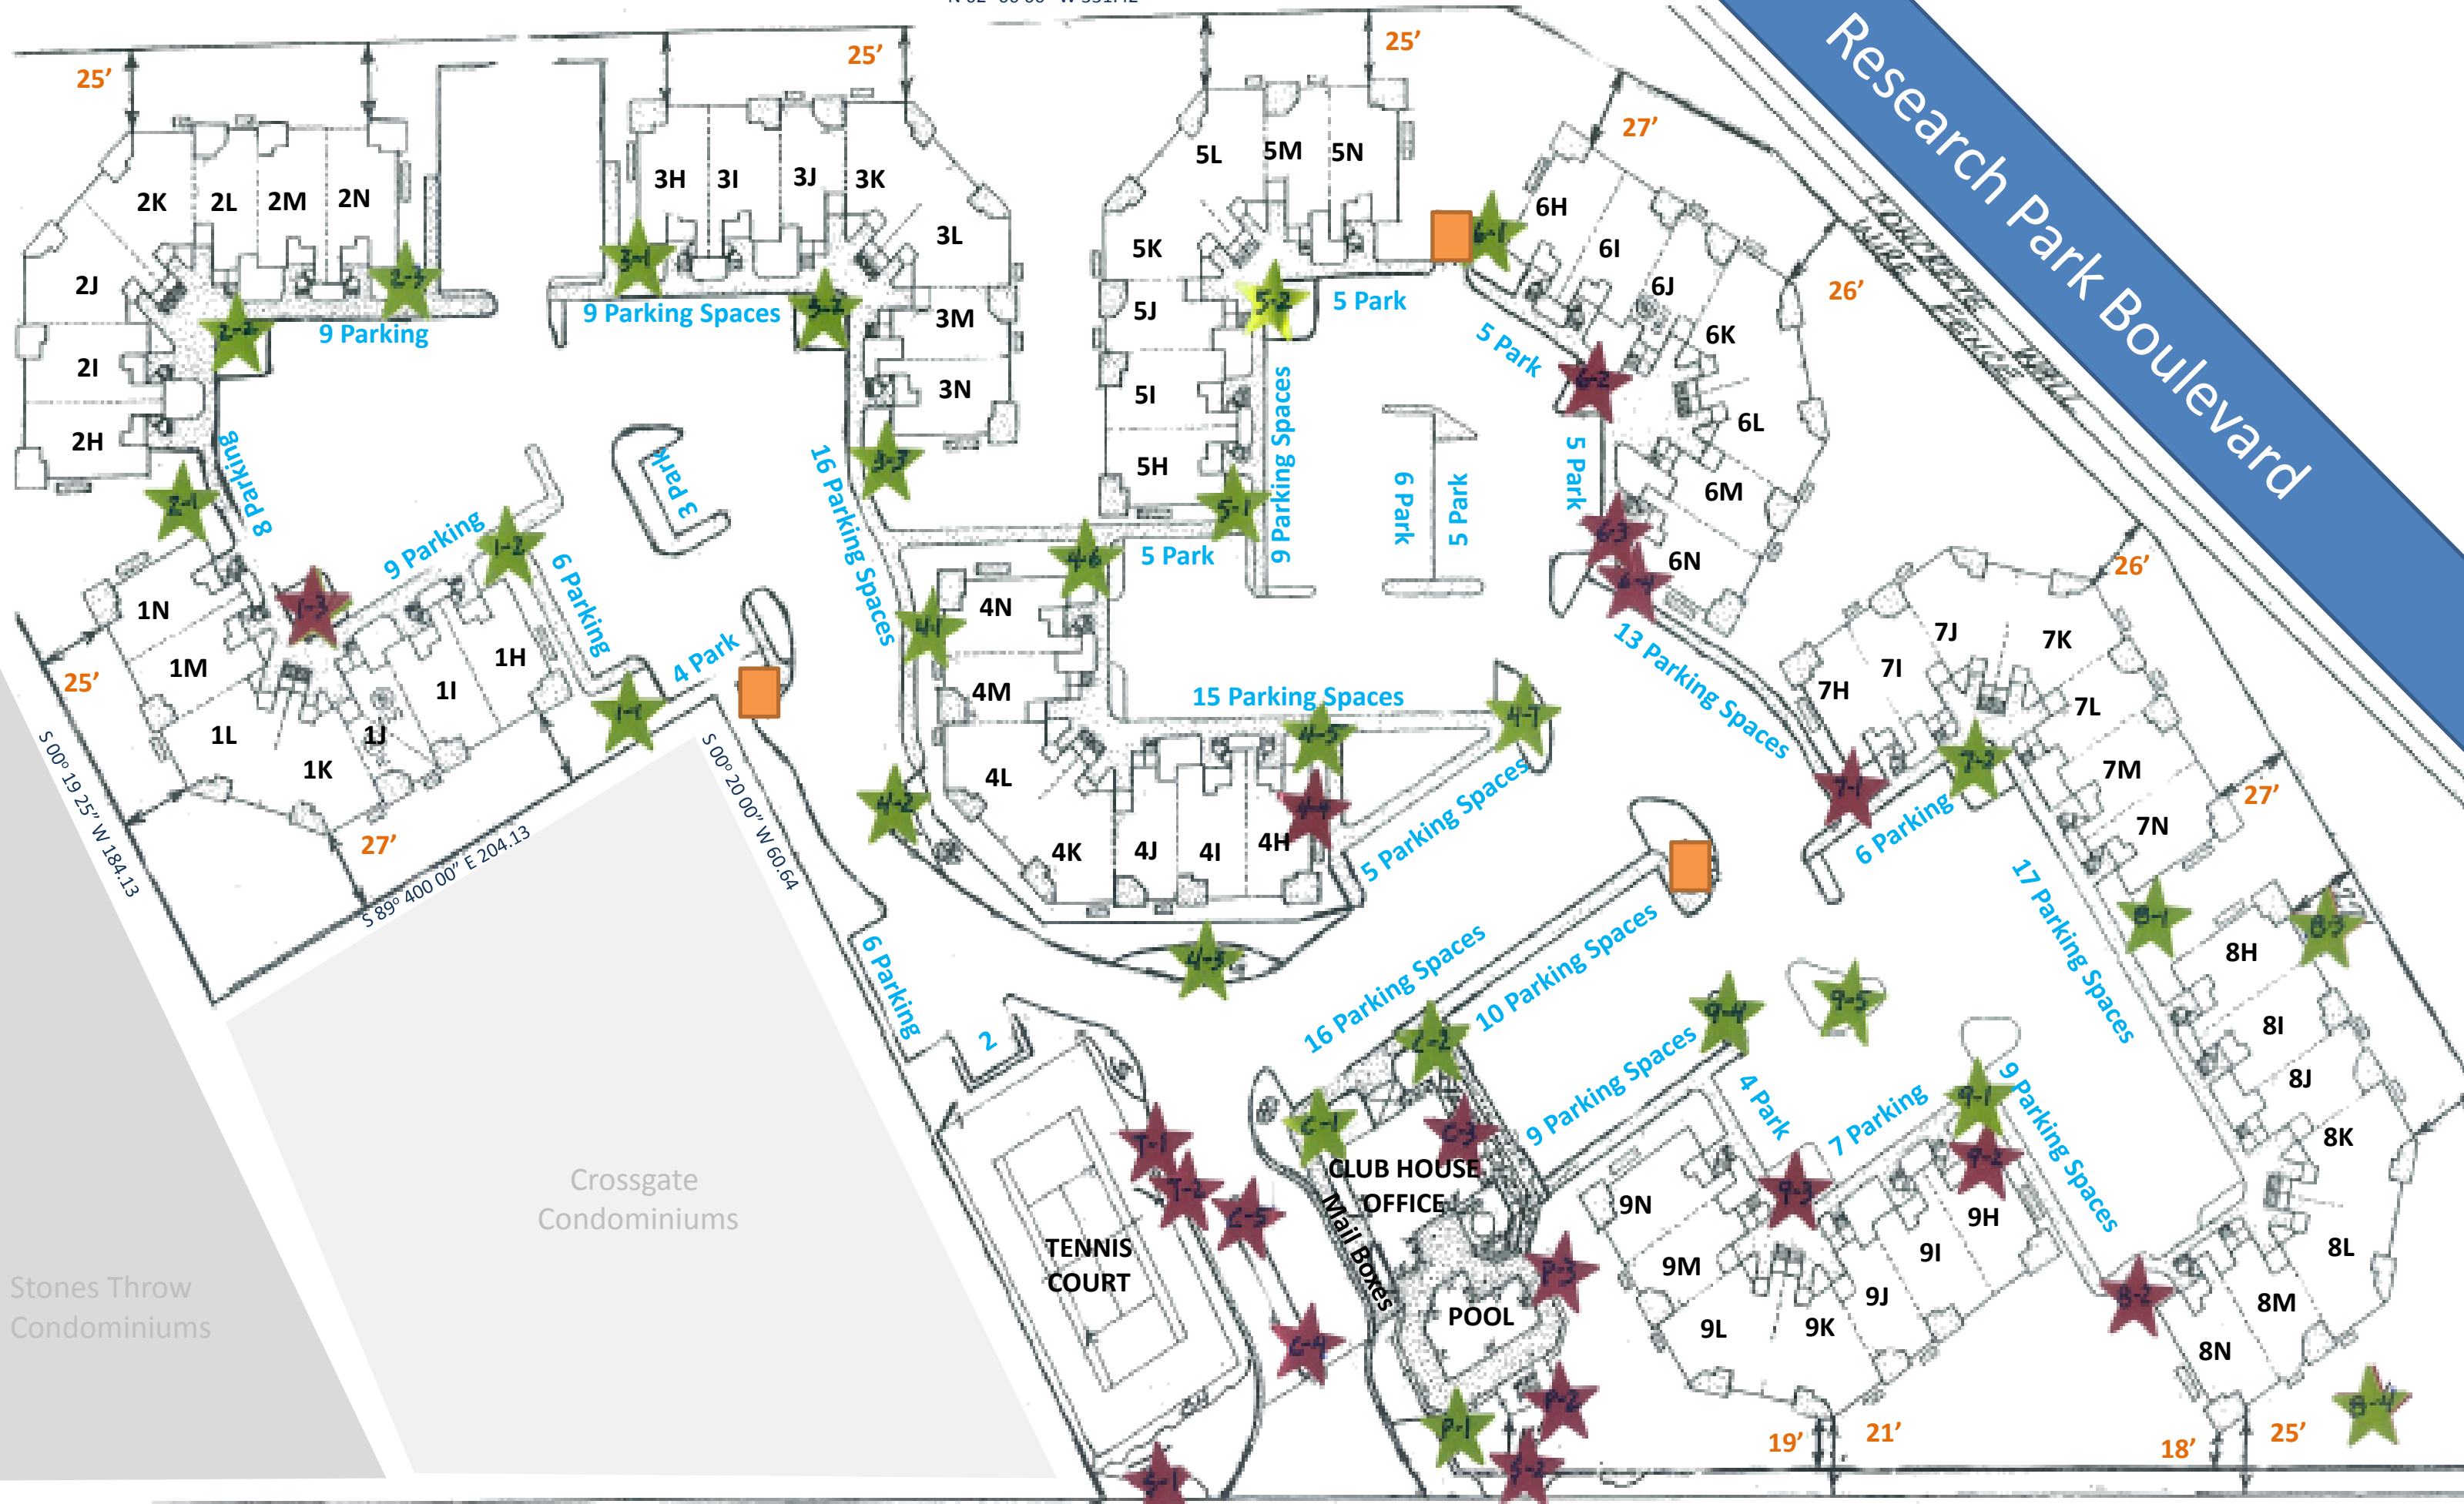

N 62° 00' 00" W 331.42

Research Park Boulevard

Crossgate Condominiums

Stones Throw Condominiums

TENNIS COURT

CLUB HOUSE OFFICE

POOL

Mail Boxes

OLD MONROVIA ROAD

-  Dumpster
-  Lighting
-  Lighting

Stepping Stone Condominiums

Ground Level Units

N 62° 00' 00" W 331.42

Research Park Boulevard

Stones Throw Condominiums

Crossgate Condominiums

TENNIS COURT

CLUB HOUSE OFFICE

POOL

Mail Boxes

OLD MONROVIA ROAD

-  Dumpster
-  Lighting
-  Lighting

Stepping Stone Condominiums

Second Level Units